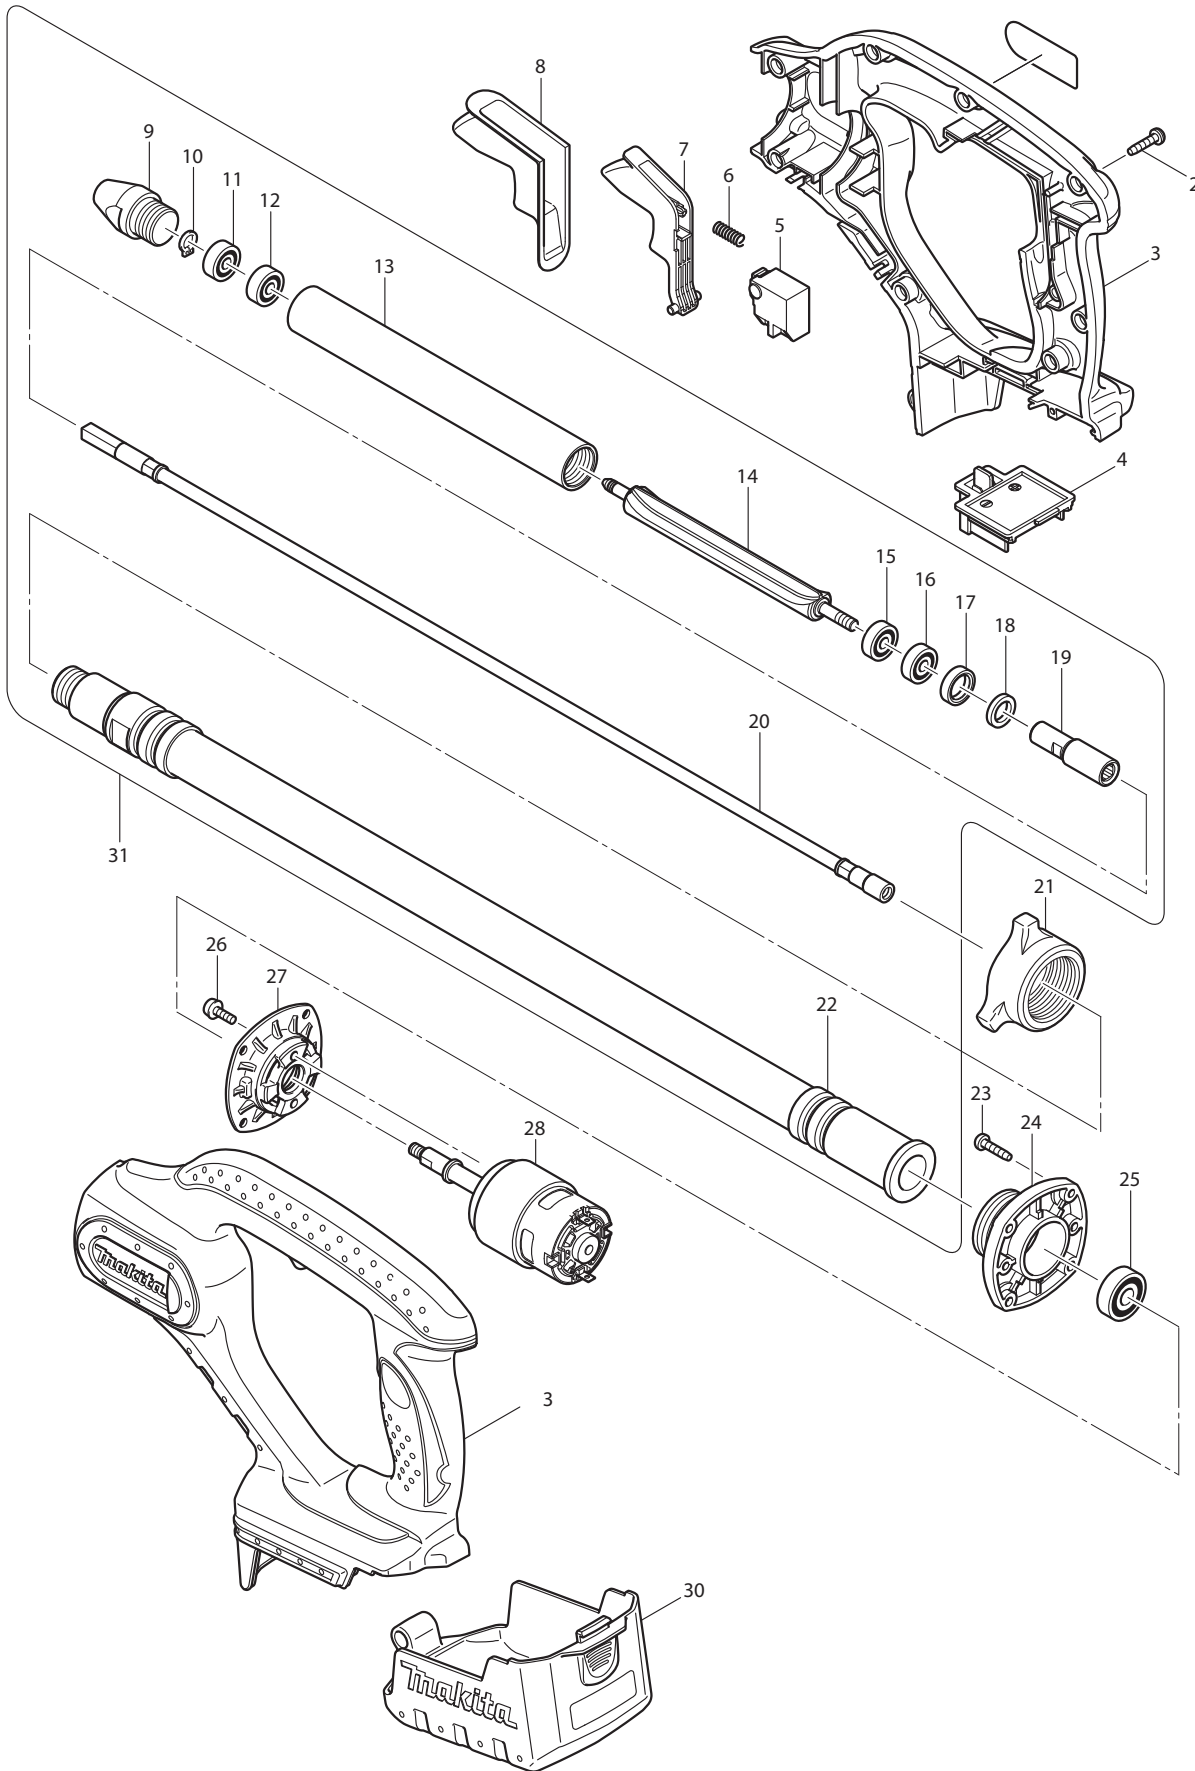

09 - 2011  
BVR350 / BVR350Z / BVR350F  
18V CONCRETE VIBRATOR (2.6 FT)

Item No	Type	Ref	Re Part No	Description	Qty	Unit
2			266045-0	TAPPING SCREW 4X20	9	PC.
3			188170-6	HOUSING SET	1	SET
		INC.	810201-0	CAUTION LABEL	1	PC.
4			643812-4	TERMINAL, BLACK	1	PC.
5			650580-2	SWITCH SGE120C-4	1	PC.
6			231298-0	COMPRESSION SPRING 6	1	PC.
7			419511-8	SWITCH LEVER	1	PC.
8			421961-5	WATERPROOF COVER	1	PC.
9			322935-8	CAP	1	PC.
10			961002-0	RETAINING RING S-6	1	PC.
11			210018-5	BALL BEARING 626	1	PC.
12			210018-5	BALL BEARING 626	1	PC.
13			331503-6	PIPE 25	1	PC.
14			322934-0	UNBALANCER	1	PC.
15			211016-2	BALL BEARING 626LLB	1	PC.
16			211016-2	BALL BEARING 626LLB	1	PC.
17			421578-4	RUBBER RING	1	PC.
18			443101-5	FELT RING	1	PC.
19	1		322969-1	* JOINT	1	PC.
	2		326203-1	* JOINT	1	PC.
20	1		163387-2	* FLEXIBLE WIRE	1	PC.
	2		163533-7	* FLEXIBLE WIRE	1	PC.
21			416244-6	NUT 36	1	PC.
22	1		163386-4	* FLEXIBLE HOSE	1	PC.
	2		163536-1	* FLEXIBLE HOSE	1	PC.
23			266045-0	TAPPING SCREW 4X20	4	PC.
24			316893-8	BEARING BOX	1	PC.
25	1		210042-8	BALL BEARING 629LLB	1	PC.
	2		211056-0	BALL BEARING 629LLB	1	PC.
26			911118-1	PAN HEAD SCREW M4X12	2	PC.
27			318038-4	SUPPORTER	1	PC.
28			629836-4	DC MOTOR	1	PC.
30			154948-9	COVER COMPLETE	1	PC.
31	1		135072-7	* FLEXIBLE HOSE ASS'Y	1	PC.
		INC.		* Item No.9-20,22		
	2		126207-1	* FLEXIBLE HOSE ASS'Y	1	PC.
		INC.		* Item No.9-20,22		

**SERVICE CHANGES**

**1. Changes on Flexible hose, wire, joint** (TI# 94292)

Item No.	Description	Type 1	Type 2
22	Flexible hose	163386-4	163536-1
20	Flexible wire	163387-2	163533-7
19	Joint	322969-1	326203-1

Above parts are completely interchangeable as a set.

(TI# Y06773)

31	Flexible Hose Assy	135072-7	126207-1
----	--------------------	----------	----------